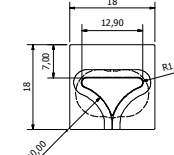

Half Star Punches

Web - www.stellartech.com
Email - enquiries@stellartech.com
Tel - +44 (0) 1460 270620

HS1814-R9