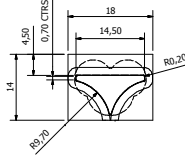

THS1007-2
TICN COATED

THS1008-2
TICN COATED

HS1009-2

HS1010-2

HS1103-2

HS1414-15

Half Star Punches

Web - www.stellartech.com
Email - enquiries@stellartech.com
Tel - +44 (0) 1460 270620